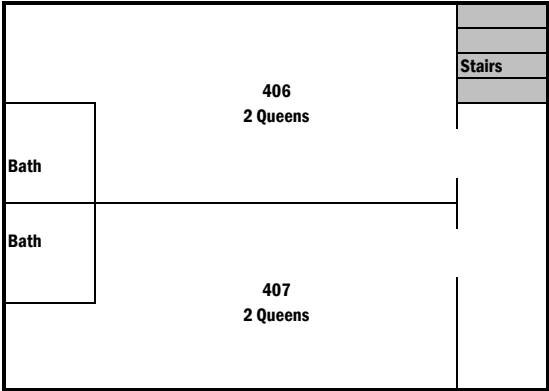

BARTLETT HOUSE

Bartlett House (400)
 Down stairs 402,404,405 (6Q beds, 3 baths):
 Doorway to large two bedroom area, each with a queen bed and shared bath between the rooms

406, 407 upstairs(4Q beds, 2 baths):
 Large bedrooms with sitting areas and two queen beds. Each room has a private bath.

Common occupancy 8-10.

5 Rooms Total

UPSTAIRS

Downstairs