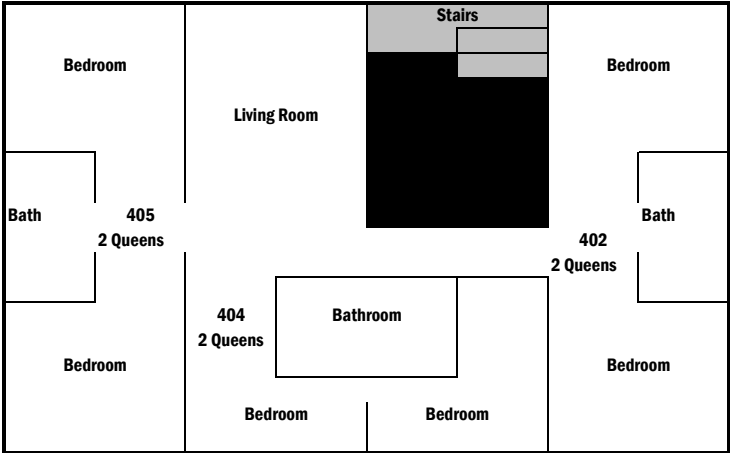

BARTLETT HOUSE

Bartlett House (400)
 Down stairs 402,404,405 (6Q beds, 3 baths):
 Doorway to large two bedroom area, each with a queen bed and shared bath between the rooms

406, 407 upstairs(4Q beds, 2 baths):
 Large bedrooms with sitting areas and two queen beds. Each room has a private bath.

Common occupancy 8-10.

5 Rooms Total

UPSTAIRS

Downstairs