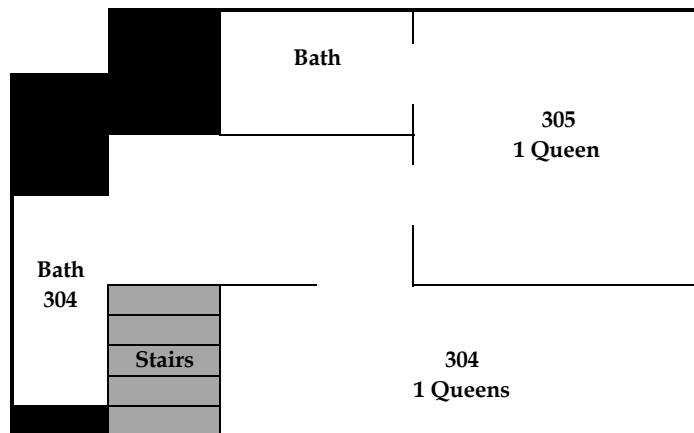

CHANDLER HOUSE

5 Bedrooms

6 Beds Total

Parking Area

DOWNSTAIRS

UPSTAIRS

Paved walkway leads to Main Lodge, downhill from Chandler House, apr

Chandler House (300)

House with 5 bedrooms.

Furnished with 6 beds.

Rooms 301 & 302 share a bath.

Rooms 304 & 305 up narrow & steep stairs.

301, 302, 304, 305-Q

303- TT

304 bathroom is detached, but private

Common occupancy 4-6.

Maximum occupancy is 8.

ox 150 yards