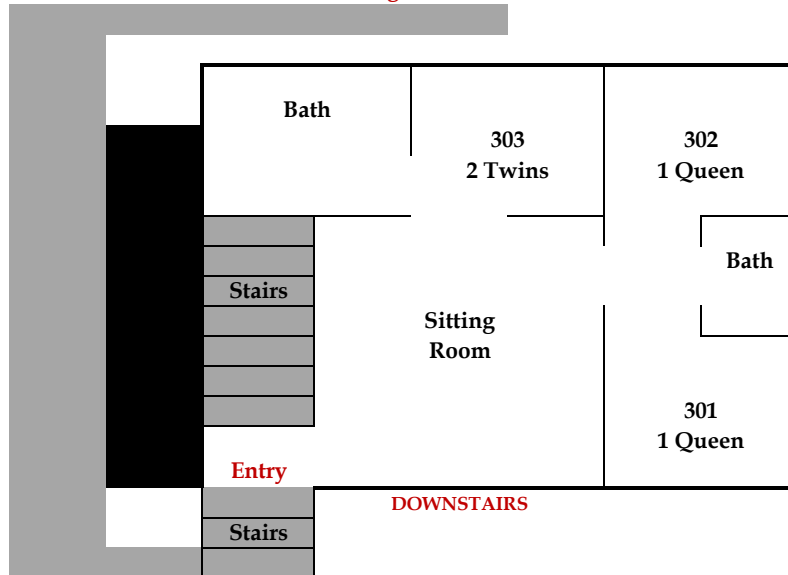

CHANDLER HOUSE

5 Bedrooms

6 Beds Total

Parking Area

DOWNSTAIRS

UPSTAIRS

Paved walkway leads to Main Lodge, downhill from Chandler House, apr

Chandler House (300)

House with 5 bedrooms.

Furnished with 6 beds.

Rooms 301 & 302 share a bath.

Rooms 304 & 305 up narrow & steep stairs.

301, 302, 304, 305-Q

303- TT

304 bathroom is detached, but private

Common occupancy 4-6.

Maximum occupancy is 8.

ox 150 yards