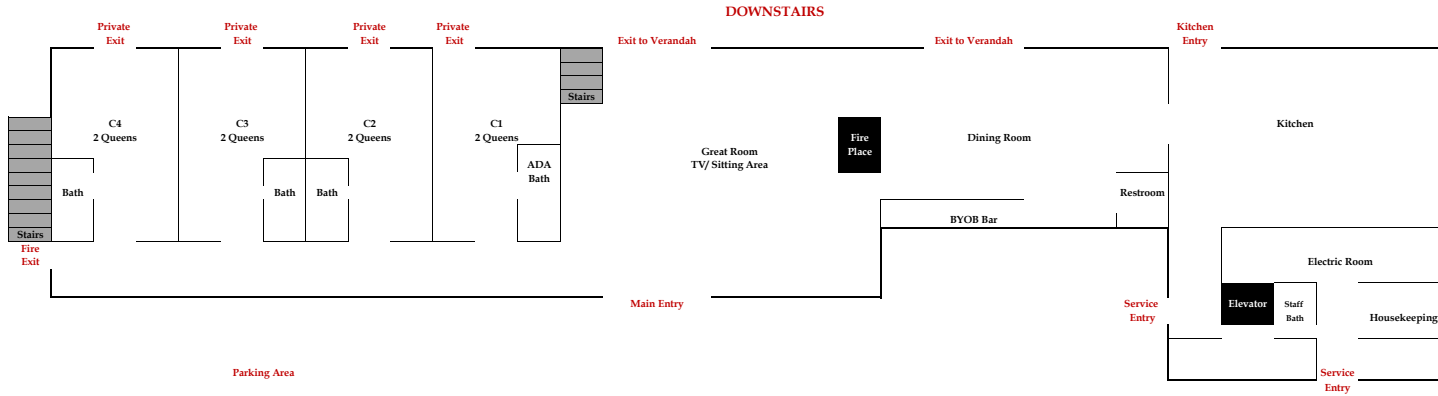

COSTILLA LODGE

8 Bedrooms
16 Beds