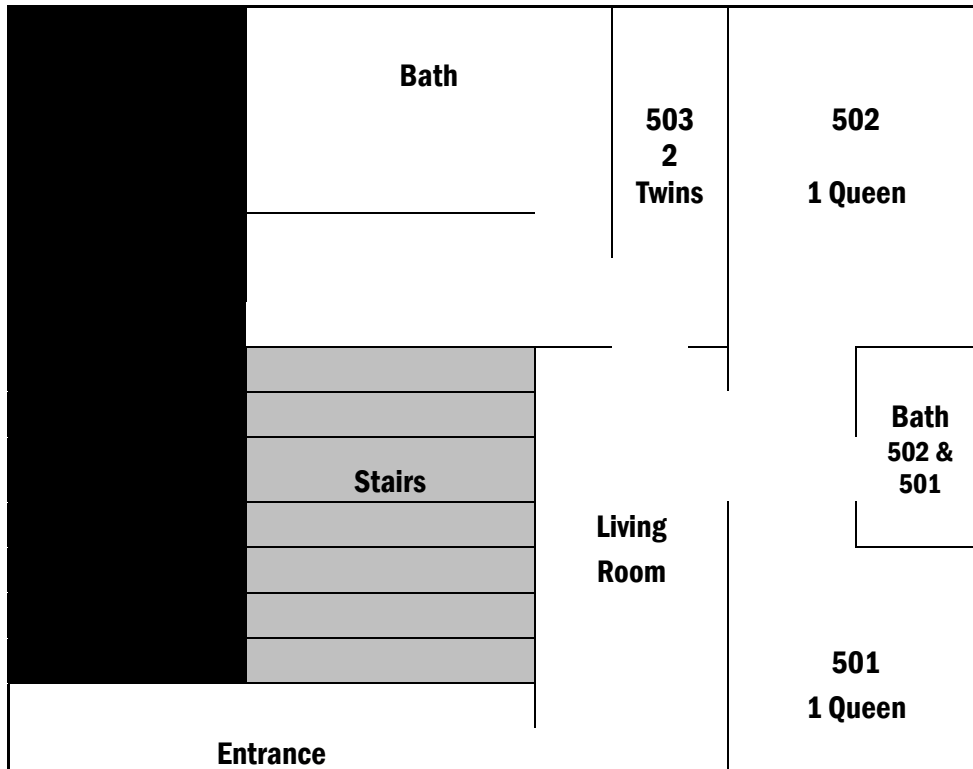

GOURLEY HOUSE

UPSTAIRS

DOWNSTAIRS

Gourley House (500)

- House with 5 bedrooms
- Furnished with 6 beds
- Rooms 501 & 502 share a bath
- Rooms 504 & 505 up narrow & steep stairs
- Room 504 private bath is not connected to bedroom
- 503-TT
- 501, 502, 504, 505-Q

Common occupancy 4-6 people.

5 Bedrooms

6 Beds Total