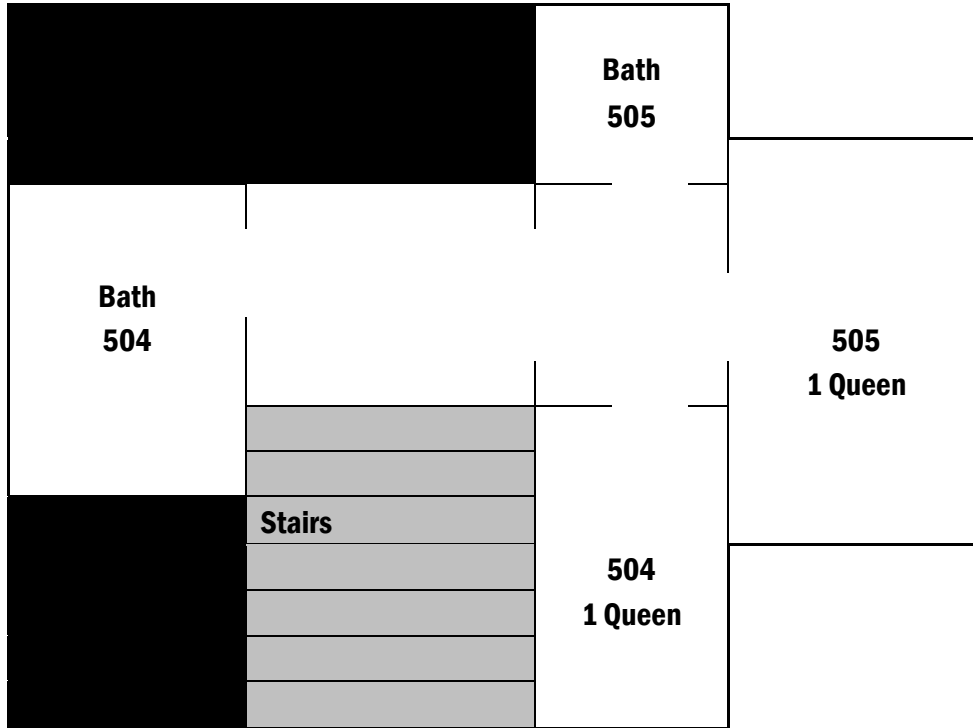

GOURLEY HOUSE

UPSTAIRS

DOWNSTAIRS

Gourley House (500)

- House with 5 bedrooms
- Furnished with 6 beds
- Rooms 501 & 502 share a bath
- Rooms 504 & 505 up narrow & steep stairs
- Room 504 private bath is not connected to bedroom
- 503-TT
- 501, 502, 504, 505-Q

Common occupancy 4-6 people.

5 Bedrooms

6 Beds Total