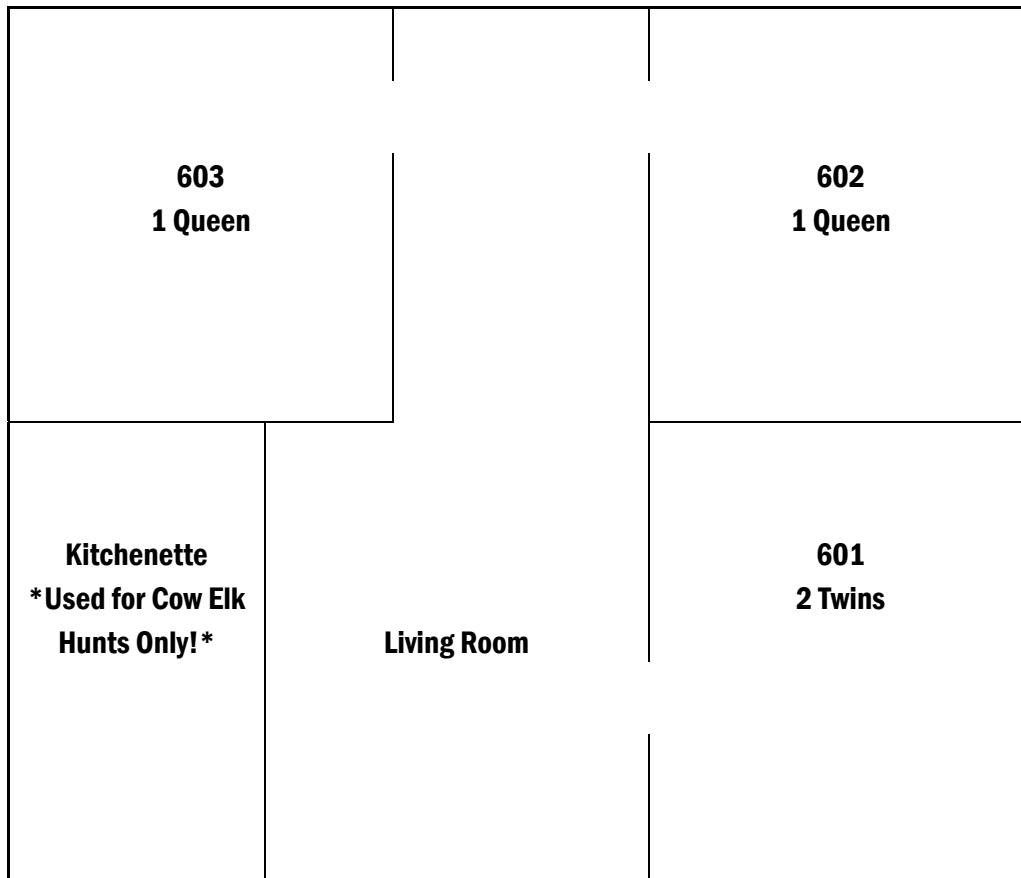

TURNER HOUSE

ENTRY

3 Bedrooms
4 Beds Total

Turner House (600)

- House with 3 bedrooms
- Furnished with 4 beds
- 601-TT
- 602, 603-Q

Common occupancy 3-4

Often used as guide housing for Tukey and Elk hunts