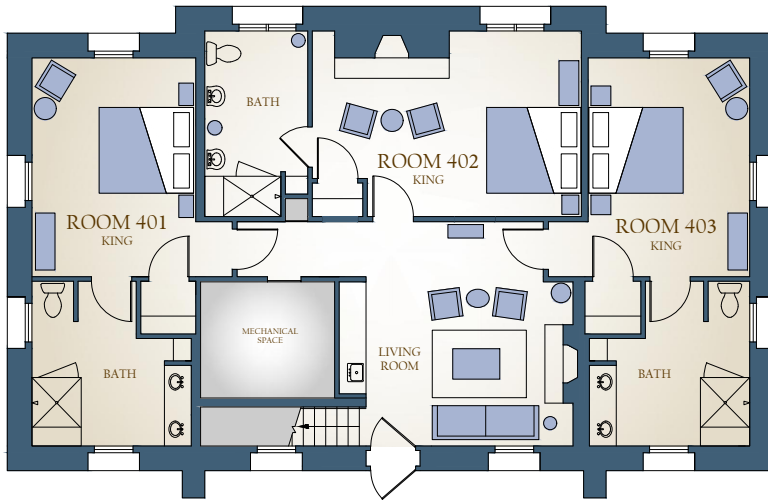

SECOND FLOOR

FIRST FLOOR

BARTLETT HOUSE

Downstairs - Rooms 401,402,403
 Three spacious bedrooms, each with a king bed and private bath.

Upstairs - Rooms 404, 405
 Two bedrooms, one with a king and the second with two queens; each with a private bath.

Common Living Room with wet bar.

Common occupancy 8 -10.